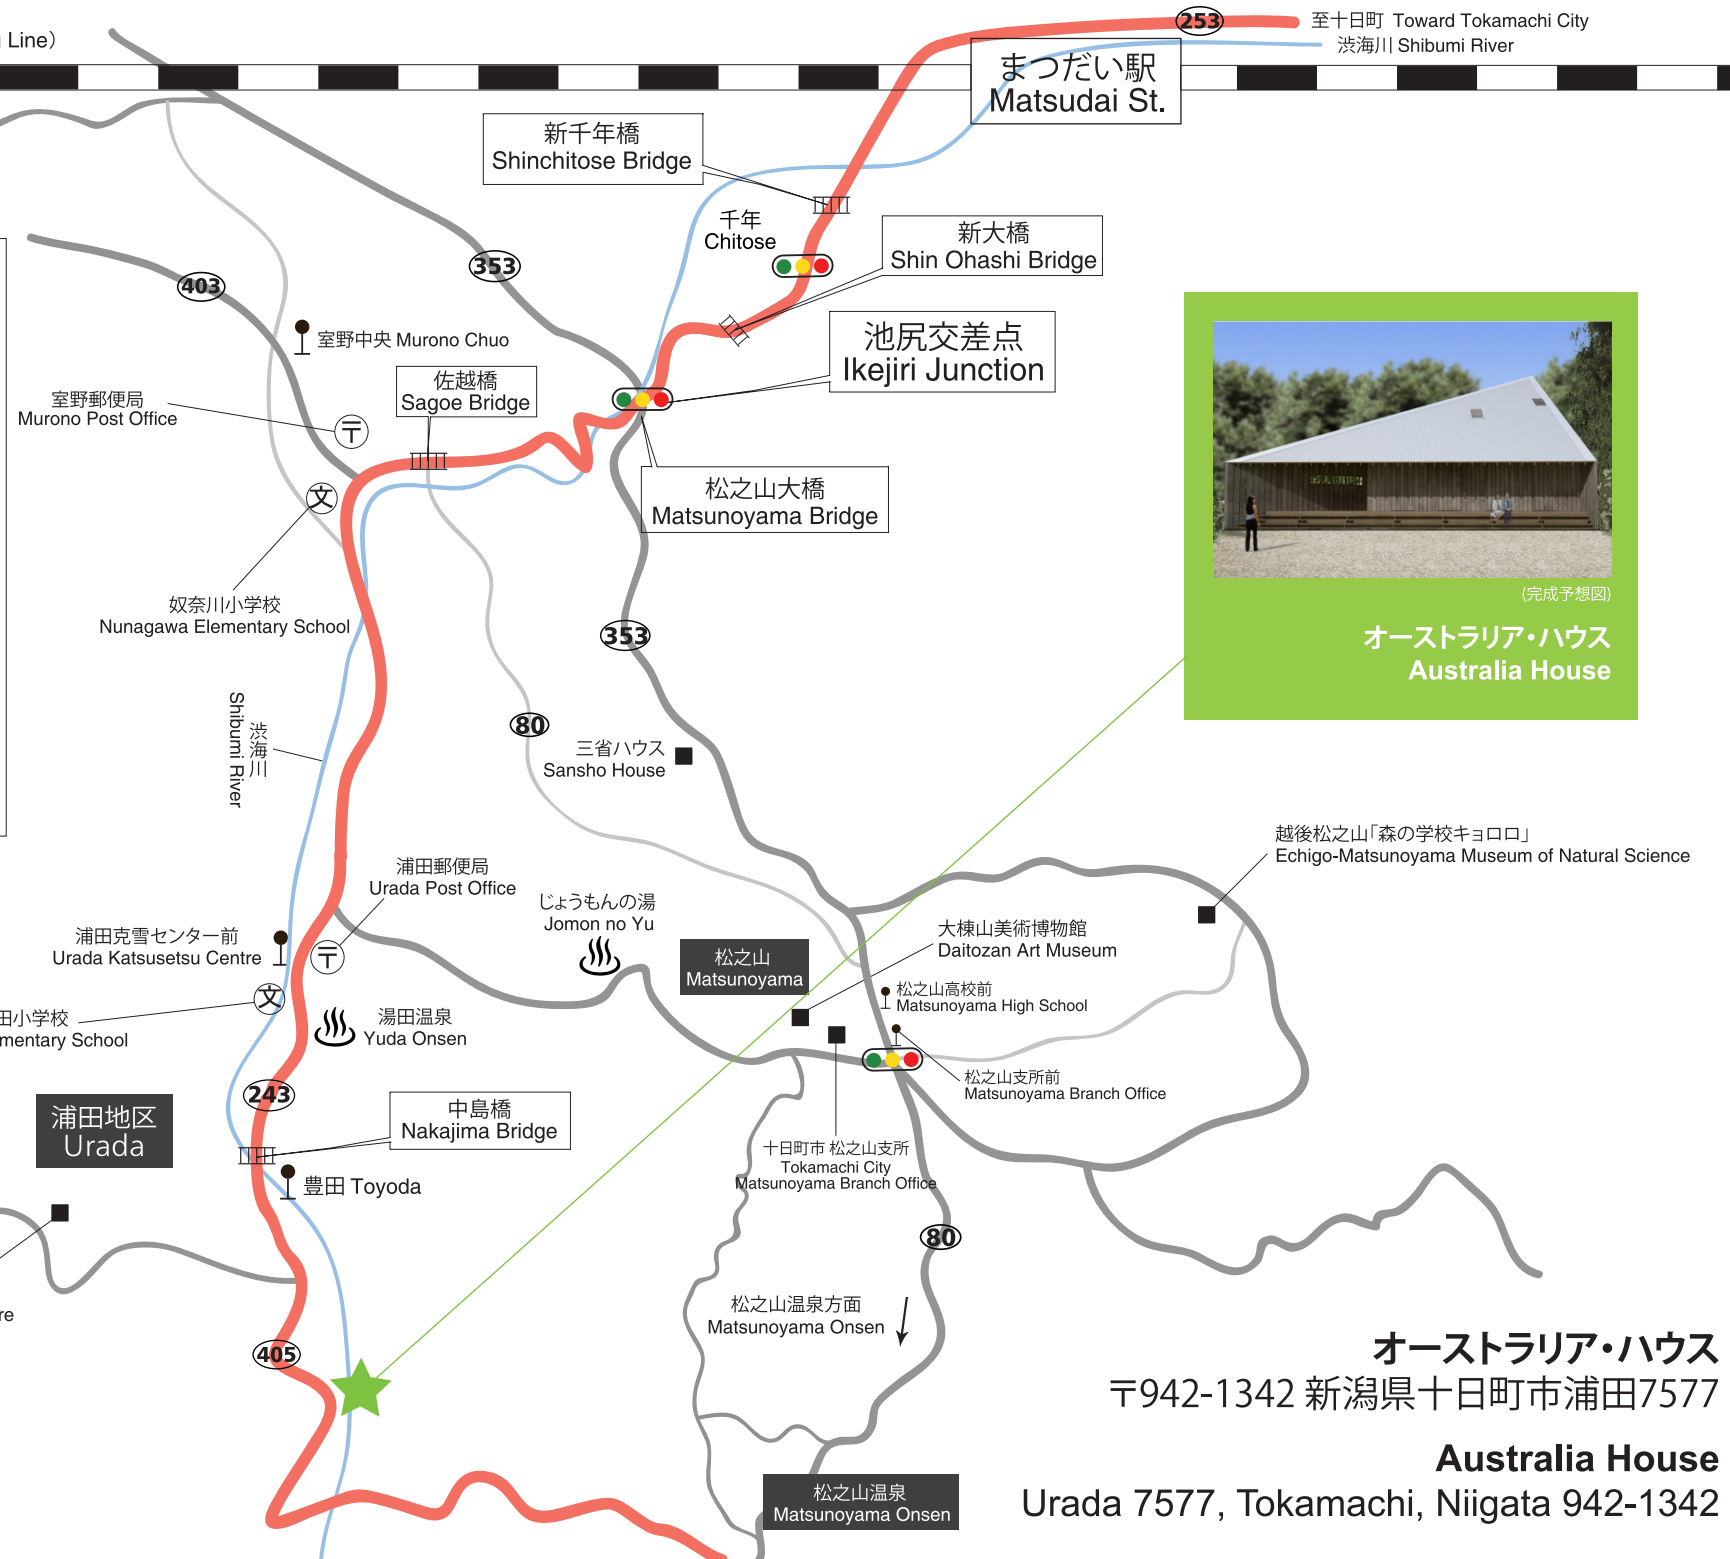

★ By Car
 From the Shiozawa Ishiuchi Interchange on the Kanetsu Expressway, take Route 353 toward Matsunoyama area of Tokamachi city. Turn left at Matsunoyama junction and head toward Urada community. Turn left at Urada and drive approximately 6km on Route 243. You will find Australia House on the left hand side.

★ By Bus from Matsudai station
 (The Tokamachi city bus only runs on weekdays)
To Australia House
 Take the Tokei Bus from Matsudai station to Toyoda, the last stop. Then take the Tokamachi city bus to Tamugidate bus stop.
From Australia House
 Take the Tokamachi city bus to Toyoda bus stop. Then take the Tokei Bus to Matsudai station.

★ By taxi from Matsudai station
 Approx. 12km from Matsudai station.
 Approx. JPY6,000 for a four-passenger taxi.

至上越市
 Towards Joetsu City

オーストラリア・ハウス
 〒942-1342 新潟県十日町市浦田7577
Australia House
 Urada 7577, Tokamachi, Niigata 942-1342